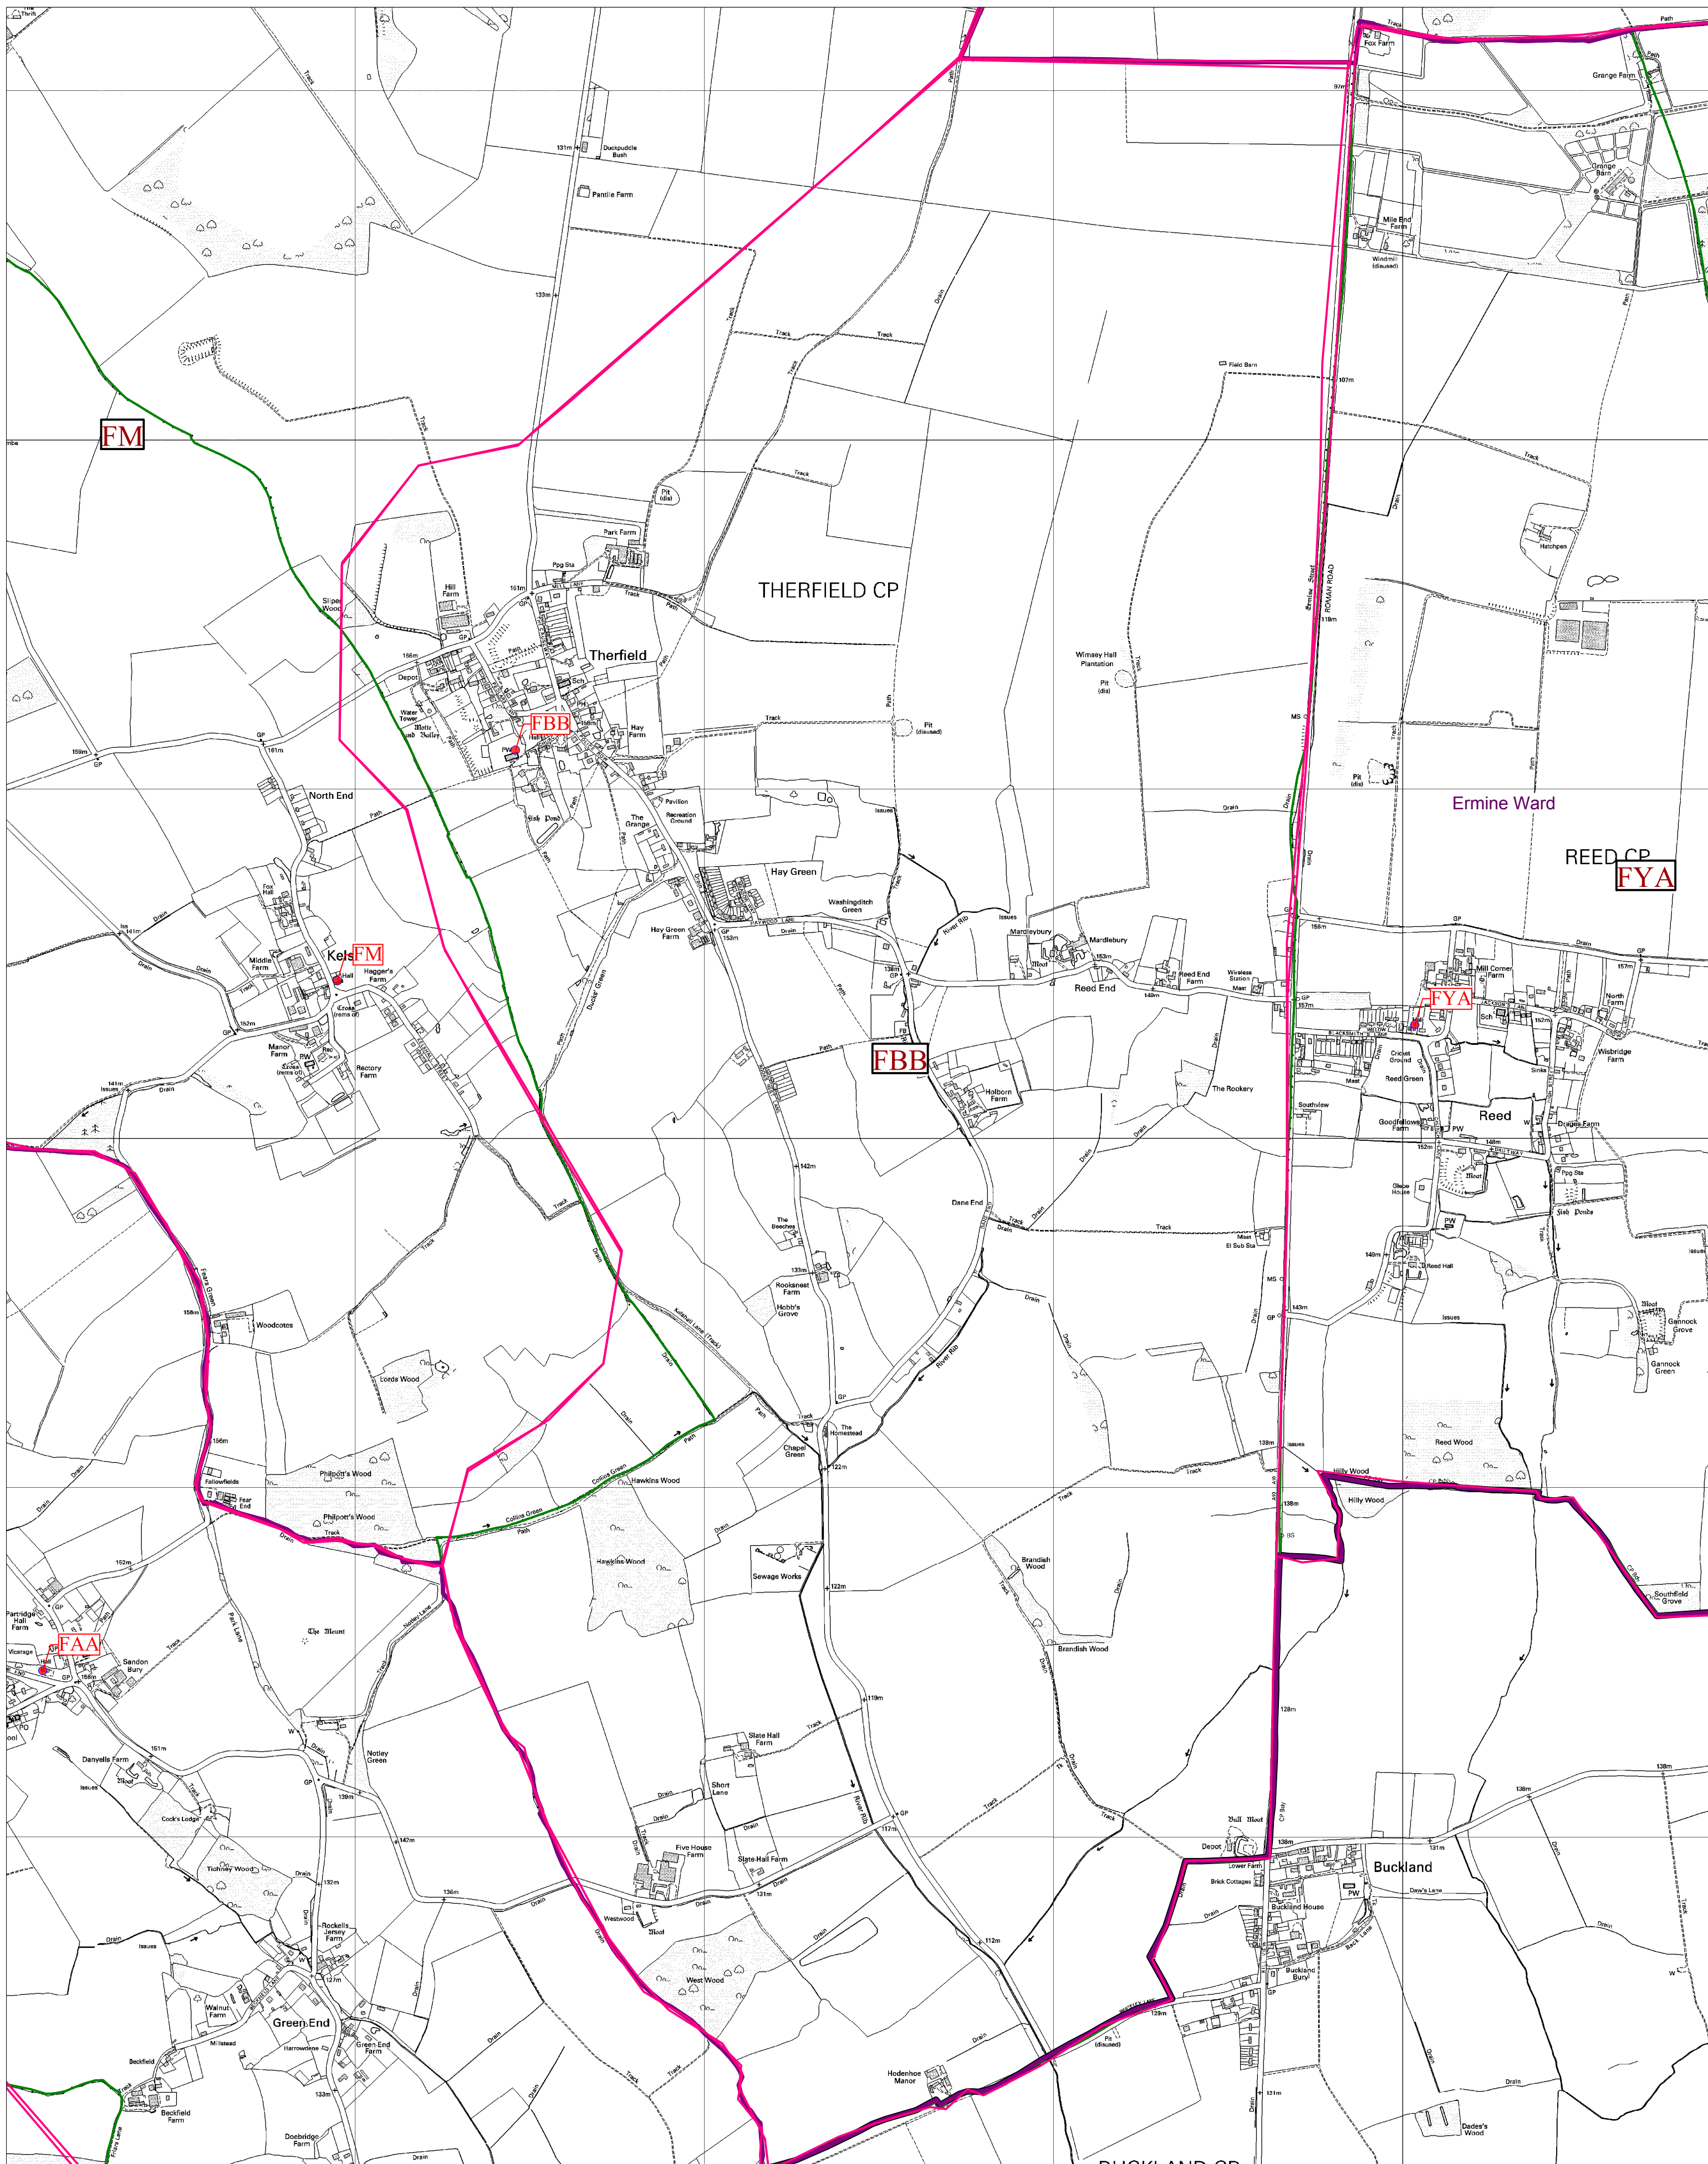

Polling Area - Therfield

Scale: 1:?
Date: 23:10:13